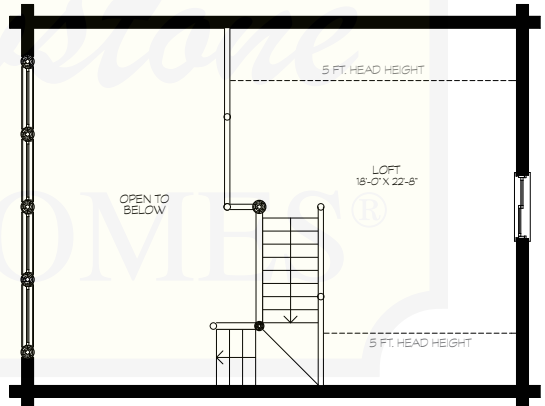

# FORESTER

© Yellowstone Log Homes LLC

UPPER LEVEL

MAIN LEVEL	768 SF
UPPER LEVEL	352 SF
TOTAL AREA	1,120 SF

280 N Yellowstone Hwy  
Rigby, ID 83442

phone: (208) 745-8108  
fax: (208) 745-8525

sales@yellowstonelohomes.com  
www.yellowstonelohomes.com