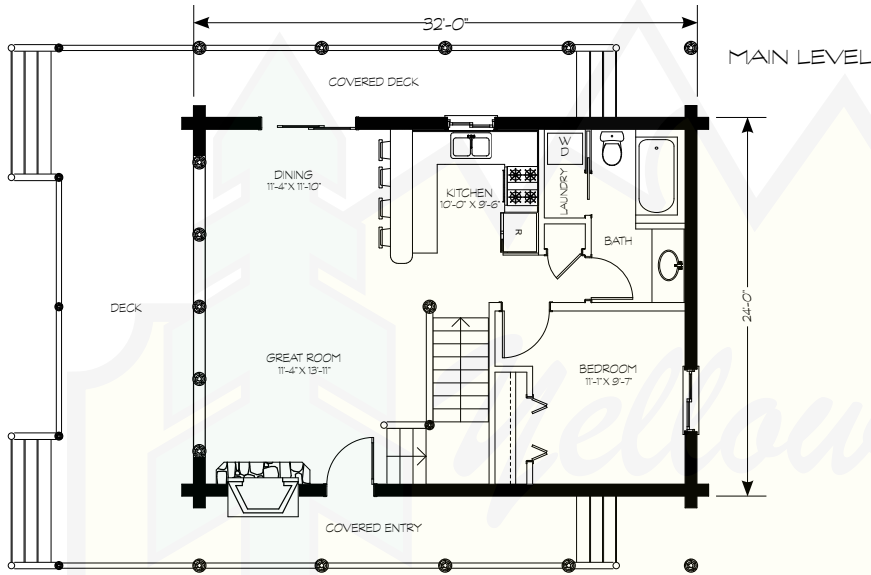

# FORESTER

© Yellowstone Log Homes LLC

UPPER LEVEL

MAIN LEVEL	768 SF
UPPER LEVEL	352 SF
TOTAL AREA	1,120 SF

280 N Yellowstone Hwy  
Rigby, ID 83442

phone: (208) 745-8108  
fax: (208) 745-8525

sales@yellowstonelohomes.com  
www.yellowstonelohomes.com