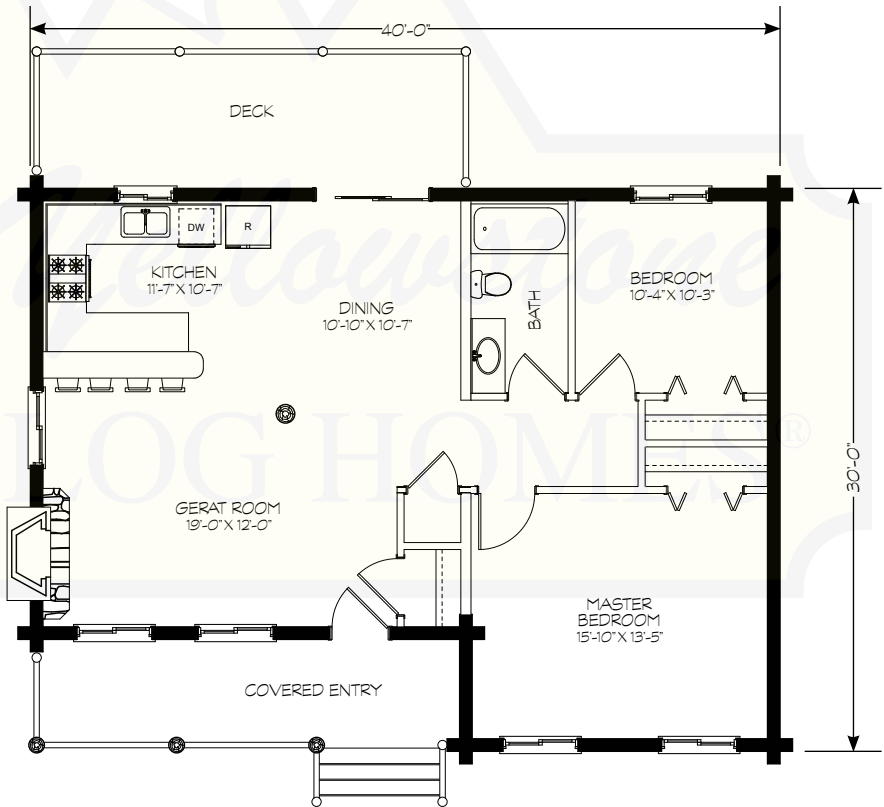

# WESTERNER

MAIN LEVEL 1,062 SF

280 N Yellowstone Hwy  
Rigby, ID 83442

phone: (208) 745-8108  
fax: (208) 745-8525

sales@yellowstonelohomes.com  
www.yellowstonelohomes.com