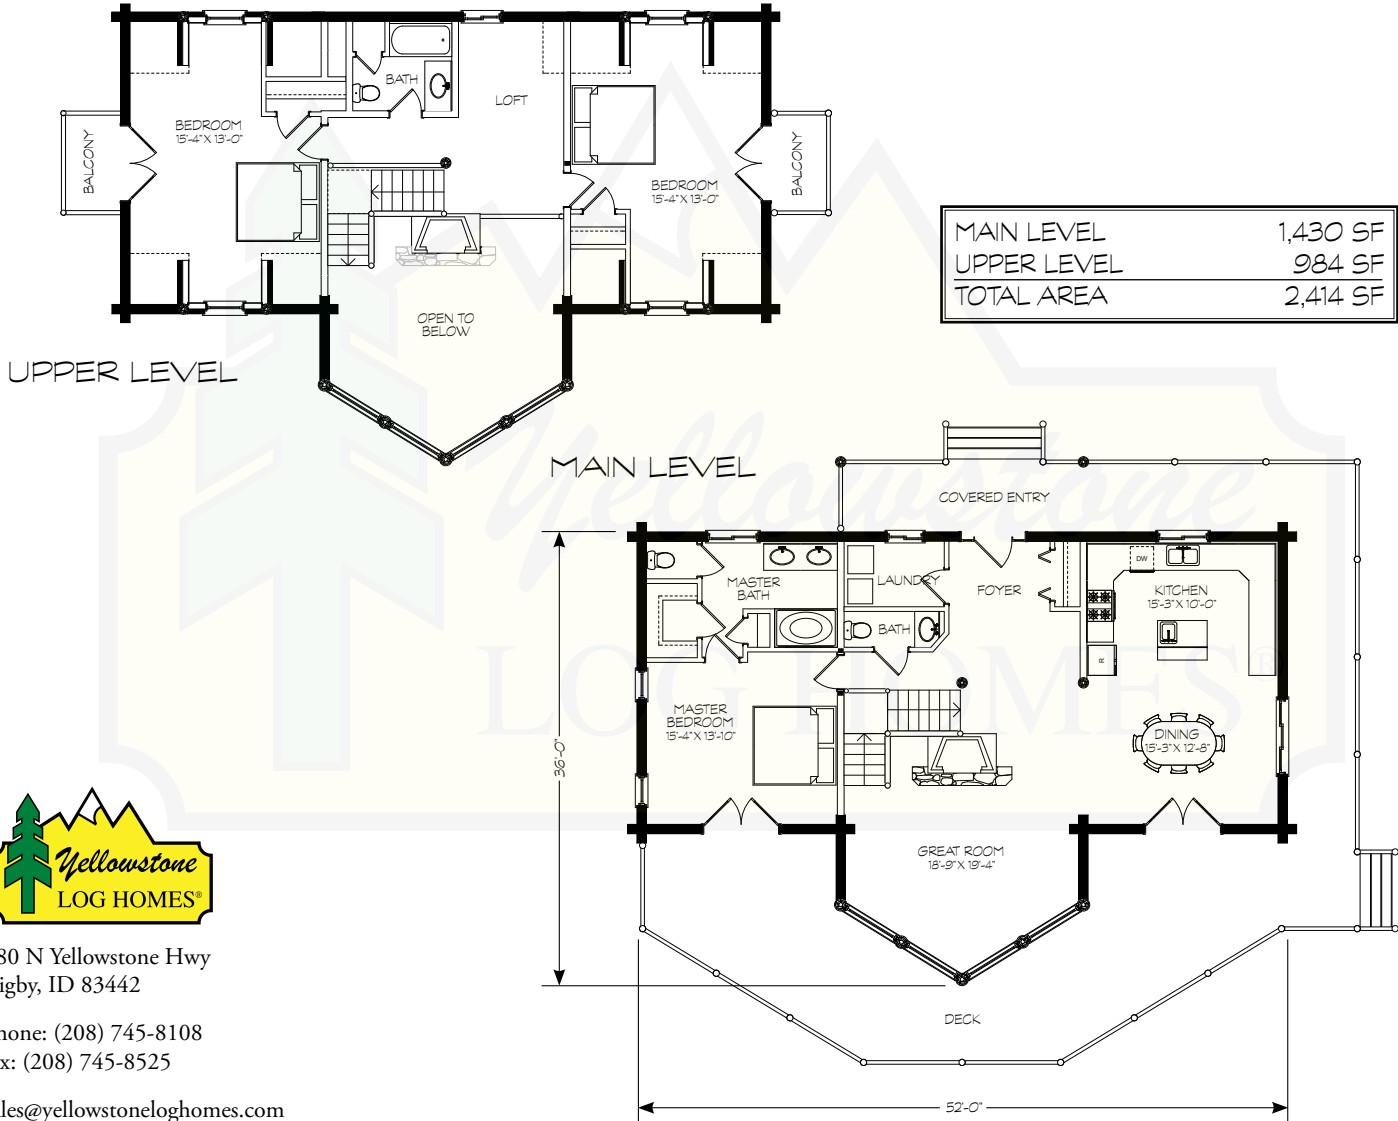

# BRECKENRIDGE

© Yellowstone Log Homes LLC

280 N Yellowstone Hwy  
Rigby, ID 83442

phone: (208) 745-8108  
fax: (208) 745-8525

sales@yellowstonelohomes.com  
www.yellowstonelohomes.com