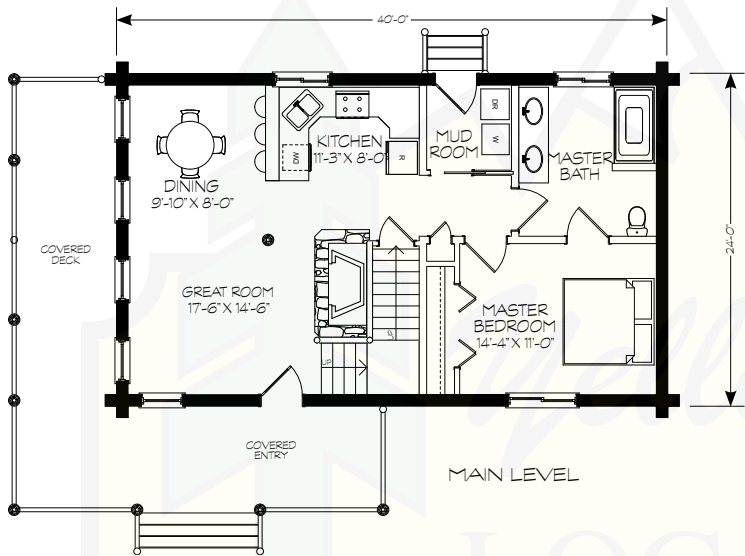

ALASKA

MAIN LEVEL	960 SF
UPPER LEVEL	637 SF
TOTAL AREA	1,597 SF

280 N Yellowstone Hwy
Rigby, ID 83442

phone: (208) 745-8108
fax: (208) 745-8525

sales@yellowstonelohomes.com
www.yellowstonelohomes.com