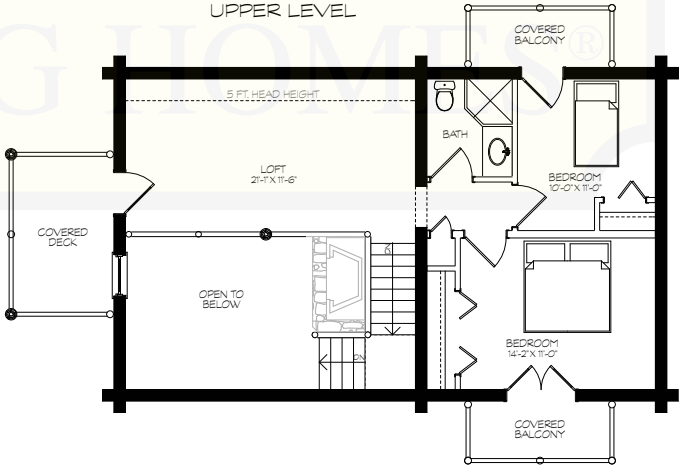

ALASKA

MAIN LEVEL	960 SF
UPPER LEVEL	637 SF
TOTAL AREA	1,597 SF

280 N Yellowstone Hwy
Rigby, ID 83442

phone: (208) 745-8108
fax: (208) 745-8525

sales@yellowstonelohomes.com
www.yellowstonelohomes.com